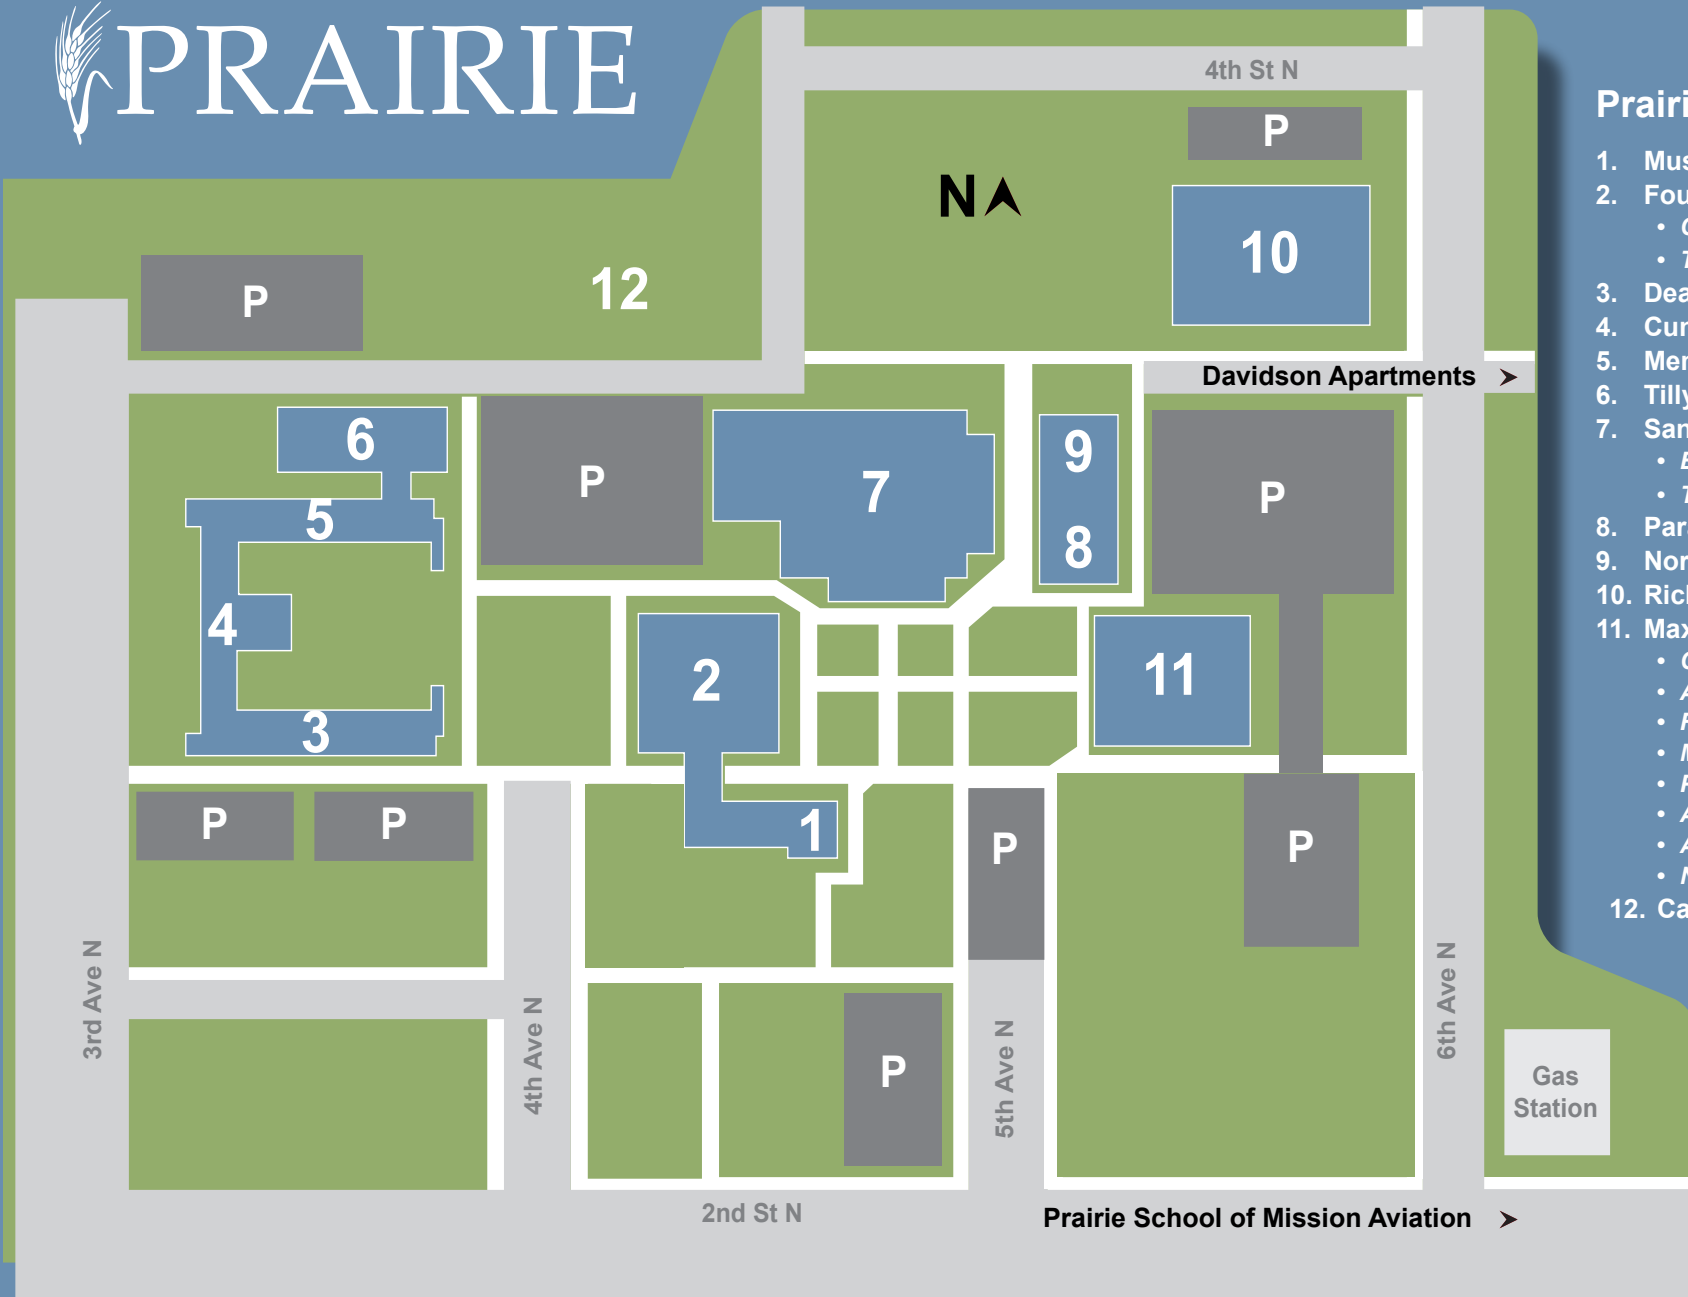

PRAIRIE

Prairie Campus Map

1. Music & Worship Arts Building
2. Founders Hall
 - Classrooms
 - TSR Library
3. Dearing Hall
4. Cunningham Hall
5. Memorial Hall
6. Tilly Thrift Store
7. Sanford Hanson Dining Hall
 - Elizabeth Elliot Prayer Chapel
 - The Loft
8. Parable Place Theatre
9. North Auditorium
10. Rick Down Athletic Centre
11. Maxwell Centre
 - Campus Reception
 - Administrative Offices
 - Faculty Offices
 - Mail Services
 - Print & IT Services
 - Admissions Offices
 - Atrium Cafe
 - Nursing Lab
12. Campsites and Fire Pit